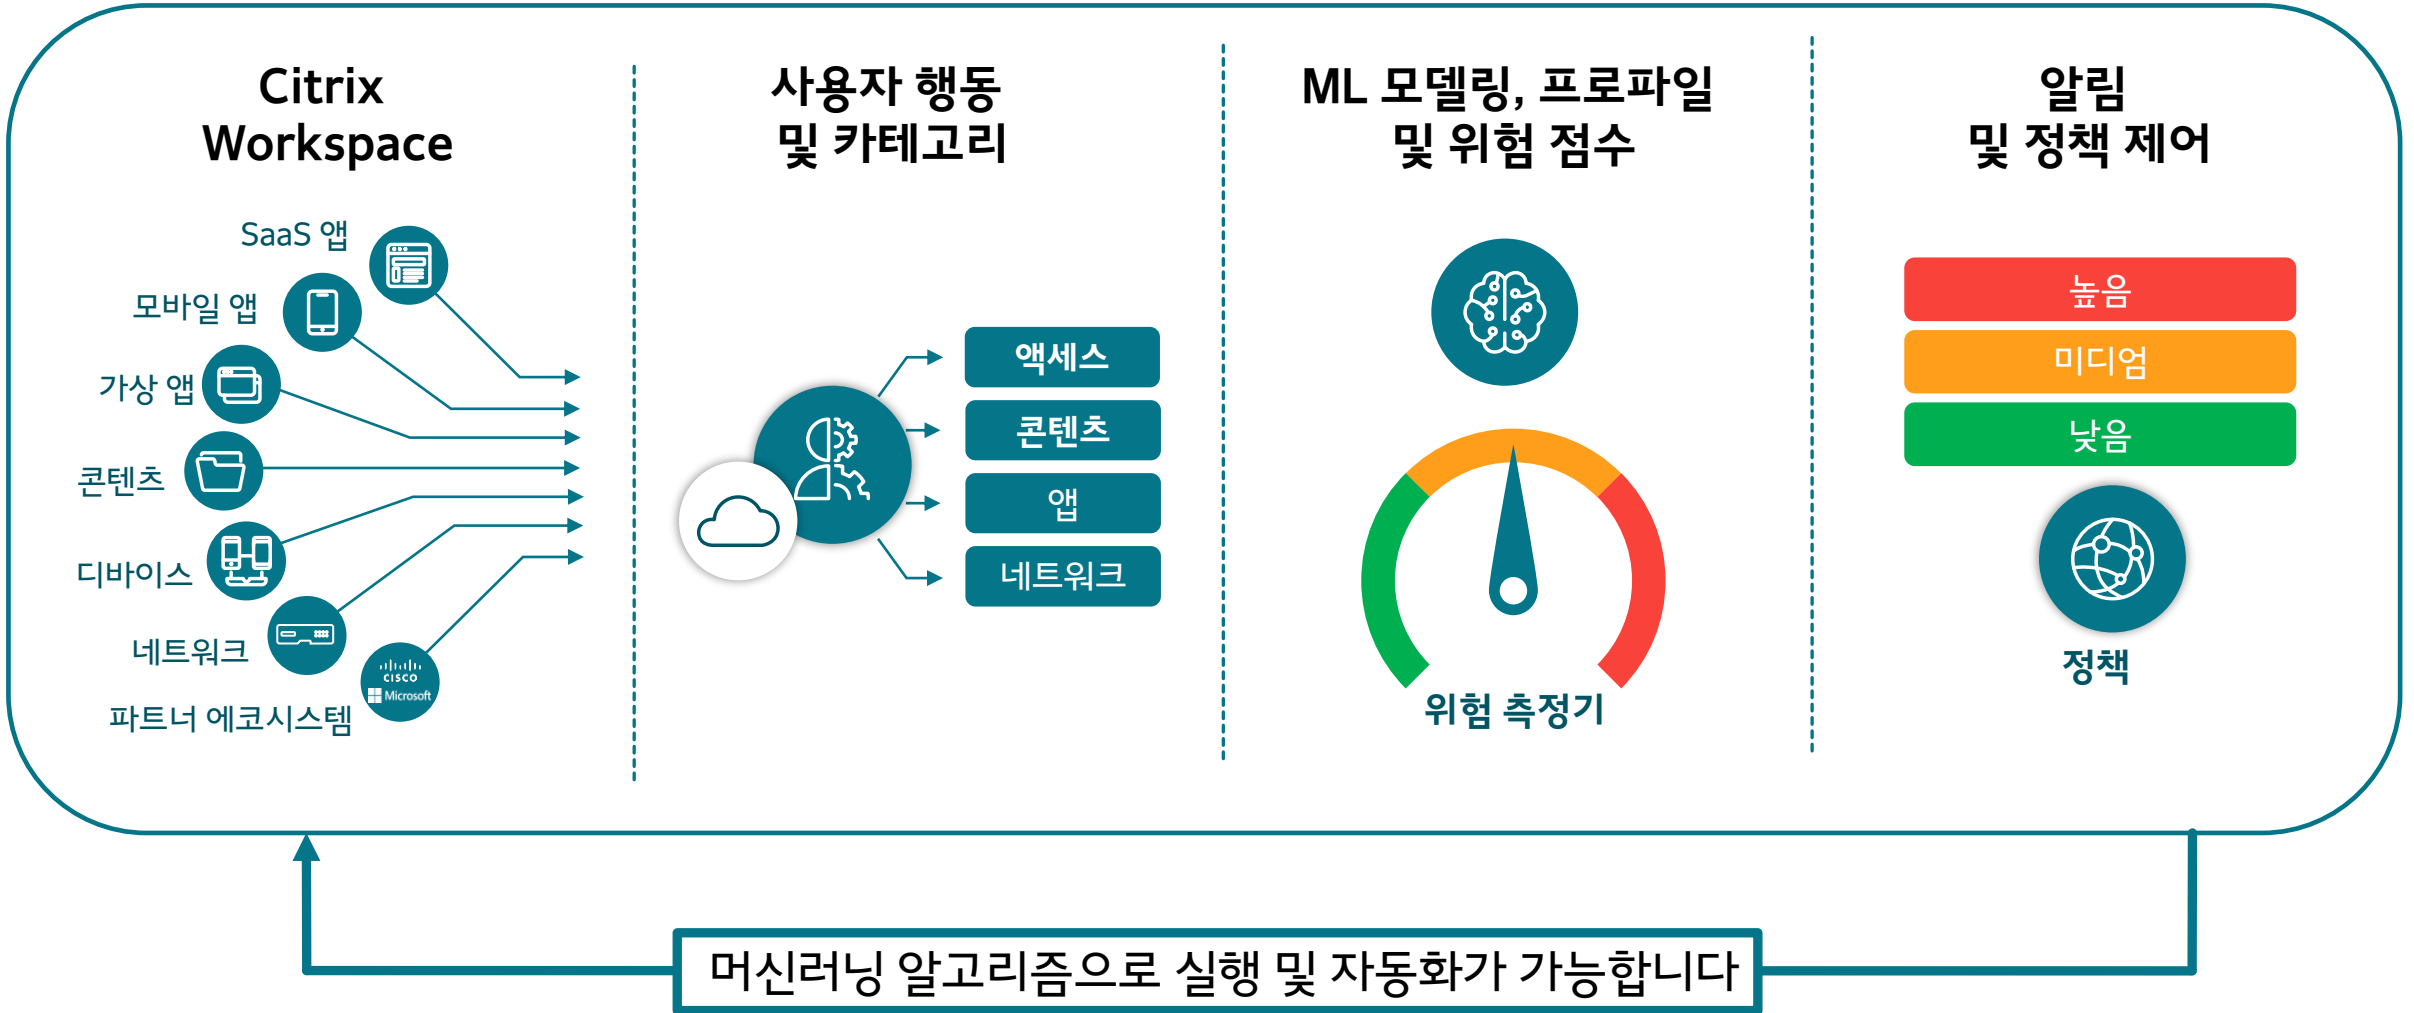

### Apps

Recents Favorites

[View all applications](#)

- FaceWorks On-Prem
- Google Drive
- SAP 3D Viewer On-Prem
- Skype Cloud
- Excel 2016 Cloud
- Gmail
- Office 365
- Salesforce

### Desktops

Recents Favorites

[View all desktops](#)

- On-Prem Desktop
- Cloud Desktop
- Windows 10 Multi-user

# Citrix Analytics을 이용한 360° Workspace 가시성